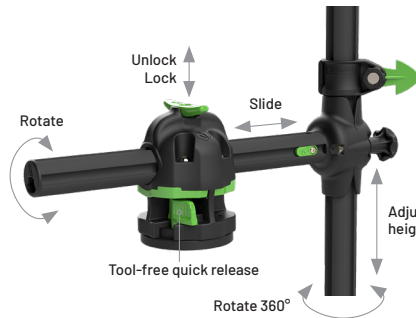

- For spinning reels, bait caster and saltwater overhead reels
- Rotating collar helps reduce 'strike-theft'
- Rear gimble lock reduces rod rotation for compatible rods;
- Fully adjustable 90° around, over 90° vertical
- Square-tooth adjustable tilt stops rotational slipping.
- 1 x HEXX Base included.

11-4189-11

HEXX Base

Easily move Fish finder locations.

- 3 3/10" (85mm) x 1 1/10" (28.8mm)
- Stainless fasteners included

07-4180-11

HEXX Live Pole

View more action below the water in real-time. HEXX Live Pole attaches to the deck and is swung into the water enabling a live transducer to be aimed at underwater targets. After use, HEXX Live Pole is swung out of the water for deck storage or easily removed, folded, and stowed.

- Fits Lowrance, Garmin and Humminbird transducers
- Easy 360° degree rotation to follow targets
- Stable up to 5 knots of boat speed
- Direction indicator shows transducer aim
- Adjustable inboard and outboard
- Unlock to rotate in and out of the water
- Stows on deck or detaches completely
- Tool-free adjustment.

HEXX Live Pole 60

Perfectly places the soft grip handle near hip height for easy operation when installed on powerboats.

- 61" (1550mm) overall length
- 32 7/10" (830mm) folded length
- 1 x HEXX Base included.