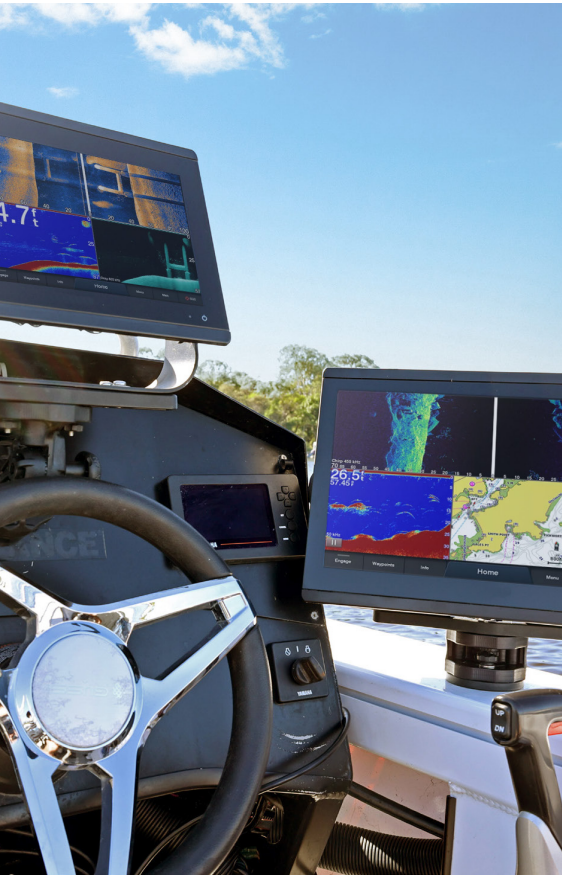

HEXX - The heavy duty choice to support large fish finders.

HEXX Rotating Platform

Solid, rotating, removable and elegant mount for larger fish finders from Humminbird, Lowrance, Garmin and more.

- Holds up to 11lbs (5kg)
- 90° platform rotation
- Stainless fasteners included
- 10" x 3 2/5" x 3" (252x86x75mm)
- 1 x HEXX Base included.

11-4175-11

HEXX Fish Finder Mount

Removable, adjustable, high load mount for Fish finders up to 12". Stable and solid for large electronics.

- Holds up to 6.6lbs (3kg)
- 90° rotation / 90° base rotation
- 180° tilt
- Adjustable to suit complex mounting locations
- Stainless fasteners included
- 10" x 3 2/5" x 5 7/10" (252x86x145mm)
- 1 x HEXX Base included.

- For spinning reels, bait caster and saltwater overhead reels
- Rotating collar helps reduce 'strike-theft'
- Rear gimble lock reduces rod rotation for compatible rods;
- Fully adjustable 90° around, over 90° vertical
- Square-tooth adjustable tilt stops rotational slipping.
- 1 x HEXX Base included.

- Fits Lowrance, Garmin and Humminbird transducers
- Easy 360° degree rotation to follow targets
- Stable up to 5 knots of boat speed
- Direction indicator shows transducer aim
- Adjustable inboard and outboard
- Unlock to rotate in and out of the water
- Stows on deck or detaches completely
- Tool-free adjustment.