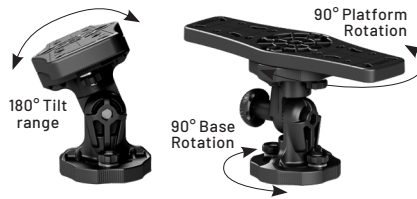

11-4175-11

HEXX Fish Finder Mount

Removable, adjustable, high load mount for Fish finders up to 12". Stable and solid for large electronics.

- Holds up to 6.6lbs (3kg)
- 90° rotation / 90° base rotation
- 180° tilt
- Adjustable to suit complex mounting locations
- Stainless fasteners included
- 10" x 3 2/5" x 5 7/10" (252x86x145mm)
- 1 x HEXX Base included.

11-4174-11

HEXX - For the largest trolling loads and strongest strikes of all RAILBLAZA rod holders.

HEXX Rod Holder

Engineered for enhanced strength and durability through advanced high-impact materials and robust design.

- For spinning reels, bait caster and saltwater overhead reels
- Rotating collar helps reduce 'strike-theft'
- Rear gimble lock reduces rod rotation for compatible rods;
- Fully adjustable 90° around, over 90° vertical
- Square-tooth adjustable tilt stops rotational slipping.
- 1 x HEXX Base included.

11-4189-11

HEXX Base

Easily move Fish finder locations.

- 3 3/10" (85mm) x 1 1/10" (28.8mm)
- Stainless fasteners included

07-4180-11

HEXX Live Pole

View more action below the water in real-time. HEXX Live Pole attaches to the deck and is swung into the water enabling a live transducer to be aimed at underwater targets. After use, HEXX Live Pole is swung out of the water for deck storage or easily removed, folded, and stowed.