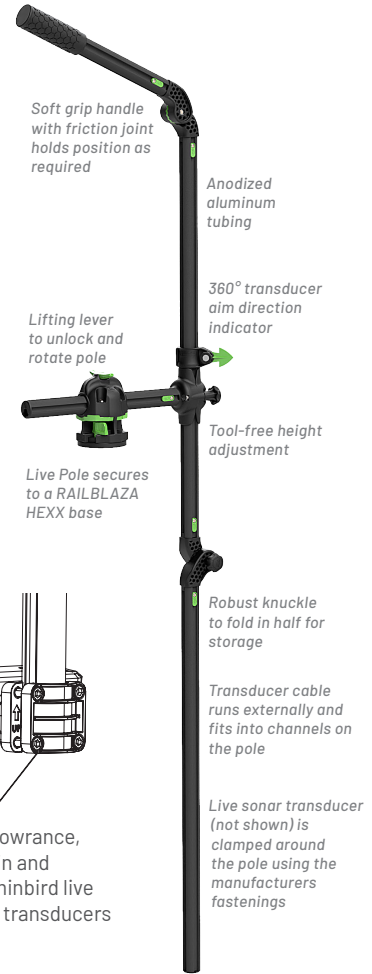

- For spinning reels, bait caster and saltwater overhead reels
- Rotating collar helps reduce 'strike-theft'
- Rear gimble lock reduces rod rotation for compatible rods;
- Fully adjustable 90° around, over 90° vertical
- Square-tooth adjustable tilt stops rotational slipping.
- 1 x HEXX Base included.

11-4189-11

HEXX Base

Easily move Fish finder locations.

- 3 3/10" (85mm) x 1 1/10" (28.8mm)
- Stainless fasteners included

07-4180-11

HEXX Live Pole

View more action below the water in real-time. HEXX Live Pole attaches to the deck and is swung into the water enabling a live transducer to be aimed at underwater targets. After use, HEXX Live Pole is swung out of the water for deck storage or easily removed, folded, and stowed.

- Fits Lowrance, Garmin and Humminbird transducers
- Easy 360° degree rotation to follow targets
- Stable up to 5 knots of boat speed
- Direction indicator shows transducer aim
- Adjustable inboard and outboard
- Unlock to rotate in and out of the water
- Stows on deck or detaches completely
- Tool-free adjustment.

HEXX Live Pole 60

Perfectly places the soft grip handle near hip height for easy operation when installed on powerboats.

- 61" (1550mm) overall length
- 32 7/10" (830mm) folded length
- 1 x HEXX Base included.